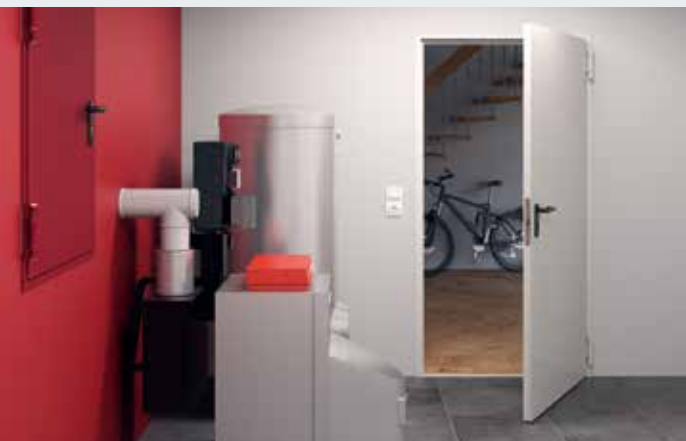

Fire-rated doors

Benefit from Hörmann's expertise in fire protection: for doors in the boiler room or oil tank storage room, but also for the passage from the garage to the house.

- The best-selling boiler room door in Europe, the H8-5
- Fire-rated door H3D for the passage from the garage into the house
- Security and fire-rated door WAT in many colours and decor surfaces as a passage from the garage into the homeö